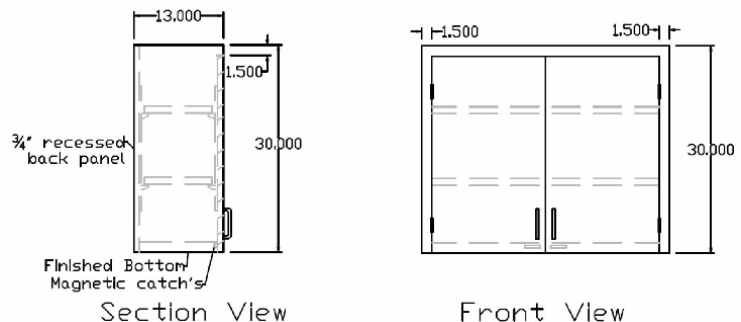

Custom Stainless Steel Wall Cabinets

- ❖ Standard Construction
 - 18ga. Type 304 Stainless Steel
 - 3/4" Recessed Back Panel Provided With Offset Mounting Bracket
 - 30" & 36" Standard Height Cabinets Have 2ea. Shelves Adjustable in 1" Increments
 - Front Seams and Corners are Fully Welded and Polished to a #4 Satin Finish
 - Bottoms are Finished With a Stainless Steel Panel
 - All Seams are Sealed Where Shelves, Filler Channels, etc. Meet Side Walls of Cabinets
 - Cabinets Being Placed Side by Side are Pre-Drilled and Provided with 1/4"-20 x 1/2" Long Stainless Steel Bolts and Neoprene Lock Nuts
 - Standard Handles are Satin Finished Wire Pulls
 - Bar Pull and Recessed Handles are Available Upon Request
 - Type 316L Stainless Steel Available Upon Request
 - Sloping Top Caps Are Available
 - Welded and Polished Corners, Finished Ends
 - 25° Slope
 - Can be Ordered up to 144" to Cap Multiple Units
 - Integral Sloping Top Caps are Also Available
 - Wall Cabinets are Fully Customizable to Customers Specified Depth, Width, Height and Configuration.
 - All Cabinets are Built to NSF Standard #2
- ❖ Doors
 - Open Front Cabinets With No Doors are Available
 - All Doors are Readily Removable
 - Recessed Magnetic Catches Provided on All Doors
 - Solid Doors are Double Pan Constructed and Insulated With Fire Proof Insulation
 - Glass Framed Doors Have 1/4" Thick Safety Glass with Neoprene Capping, Stainless Steel Removable Trim on Back of Doors Conceals Glass on All Sides and are Secured with 8/32 x 1/2" long machine screws.
 - Stainless Steel Framed Glass and Solid Stainless Steel Doors are Available as Hinged or Sliding Doors