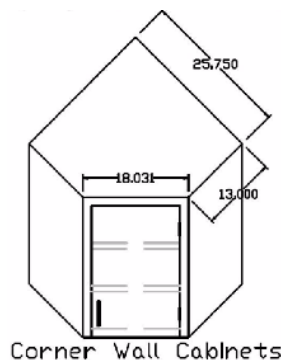

Custom Stainless Steel Wall Cabinets

- ❖ Standard Construction
 - 18ga. Type 304 Stainless Steel
 - 3/4" Recessed Back Panel Provided With Offset Mounting Bracket
 - 30" & 36" Standard Height Cabinets Have 2ea. Shelves Adjustable in 1" Increments
 - Front Seams and Corners are Fully Welded and Polished to a #4 Satin Finish
 - Bottoms are Finished With a Stainless Steel Panel
 - All Seams are Sealed Where Shelves, Filler Channels, etc. Meet Side Walls of Cabinets
 - Cabinets Being Placed Side by Side are Pre-Drilled and Provided with 1/4"-20 x 1/2" Long Stainless Steel Bolts and Neoprene Lock Nuts
 - Standard Handles are Satin Finished Wire Pulls
 - Bar Pull and Recessed Handles are Available Upon Request
 - Type 316L Stainless Steel Available Upon Request
 - Sloping Top Caps Are Available
 - Welded and Polished Corners, Finished Ends
 - 25° Slope
 - Can be Ordered up to 144" to Cap Multiple Units
 - Integral Sloping Top Caps are Also Available
 - Wall Cabinets are Fully Customizable to Customers Specified Depth, Width, Height and Configuration.
 - All Cabinets are Built to NSF Standard #2
- ❖ Doors
 - Open Front Cabinets With No Doors are Available
 - All Doors are Readily Removable
 - Recessed Magnetic Catches Provided on All Doors
 - Solid Doors are Double Pan Constructed and Insulated With Fire Proof Insulation
 - Glass Framed Doors Have 1/4" Thick Safety Glass with Neoprene Capping, Stainless Steel Removable Trim on Back of Doors Conceals Glass on All Sides and are Secured with 8/32 x 1/2" long machine screws.
 - Stainless Steel Framed Glass and Solid Stainless Steel Doors are Available as Hinged or Sliding Doors